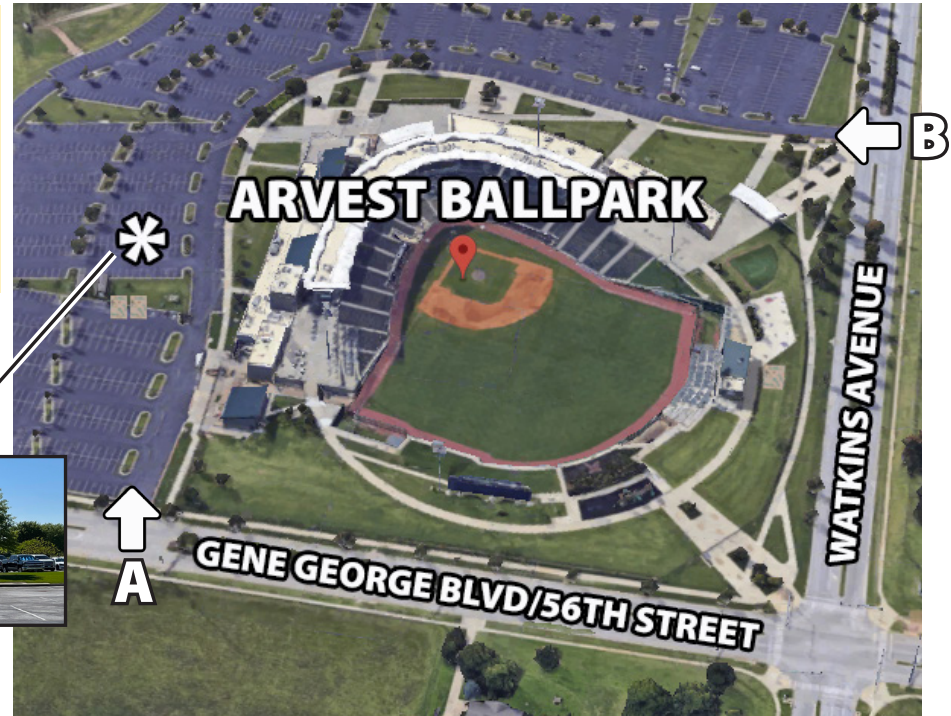

Springdale Departure Location

Address: Arvest Ballpark
3000 Gene George Blvd.
Springdale, Arkansas

Tour Departure - You are welcome to leave vehicles at the departure locations during the tour. Please be advised that Travel Masters NWA & Arvest Ballpark accepts no responsibility for theft, injury or damage to vehicles while parked at the departure locations.

Your Departure Info "Who's on the Bus" denotes who will be departing from each location. Frank & Marsha will arrive on the motorcoach.

If Entrance "A" is ever barricaded for no entry. Simply enter at Entrance "B" and drive to our departure area.

PLEASE PARK IN THIS AREA
Near the Two Storage Buildings

Park to the West Side of the Storage Buildings in front of Grass Island as shown here.

Travel Masters NWA: (479) 238-2891